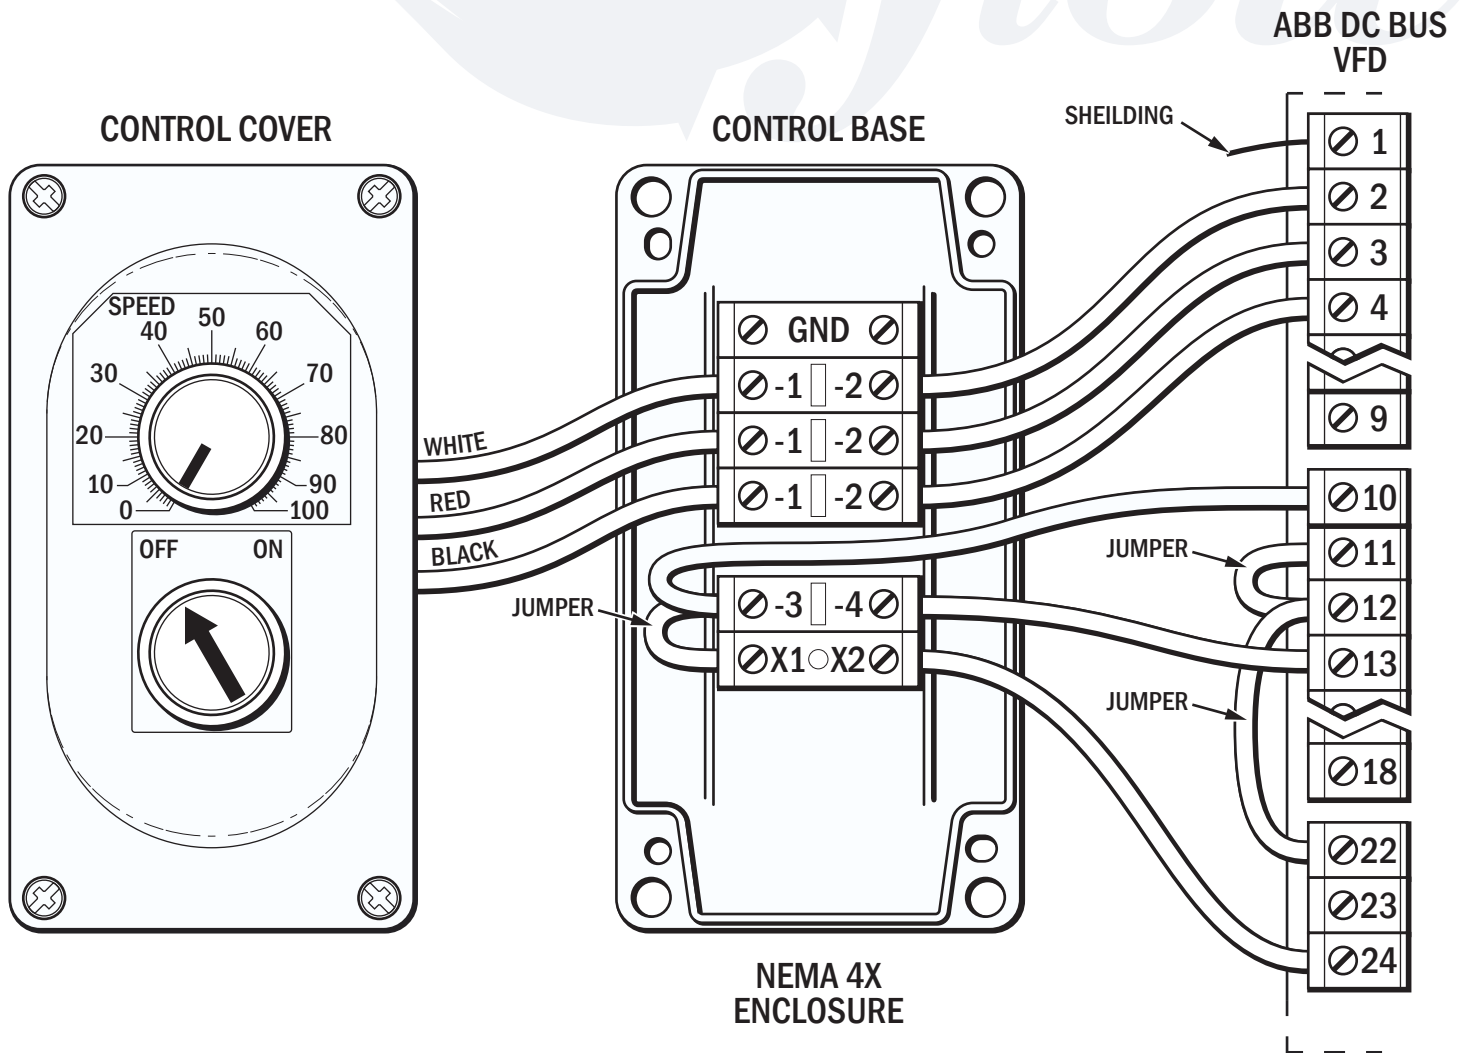

# Wiring Diagram for Riverflow<sup>®</sup> Wired Pump Control

by Current Systems Inc.

**NOTE: USE 18-GAUGE SHIELDED 6-CONDUCTOR CABLE**